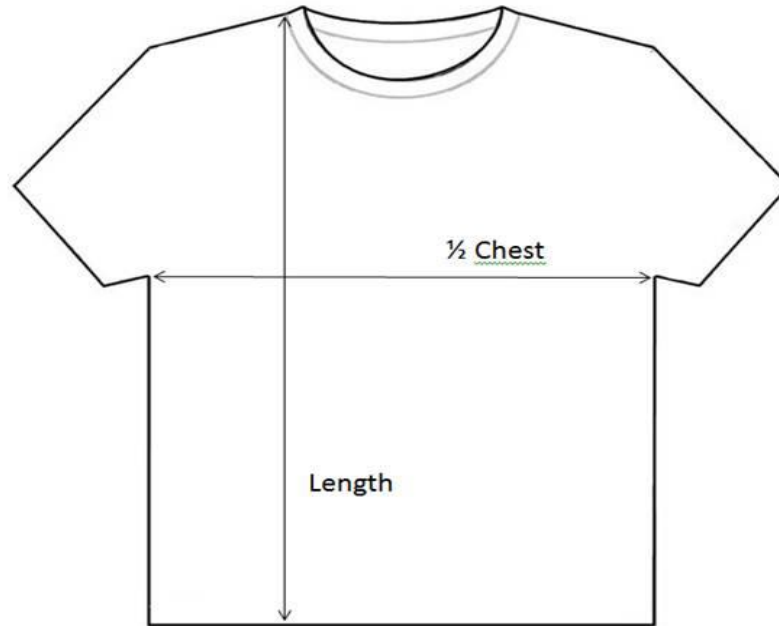

mantis®

<b>M110S - Ladies' Stripy T</b>	<b>S</b>	<b>M</b>	<b>L</b>	<b>XL</b>
1/2 Chest (measured 2.5 cm below armhole)	40	44	48	52
Length	58	60	62	64

in cm