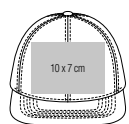

Black/  
Black

Black/  
Classic Red

Black/  
Grey

Classic Red/  
Black

Grey/  
Black

10 x 7 cm

B661

**Beechfield**<sup>®</sup>  
ORIGINAL HEADWEAR